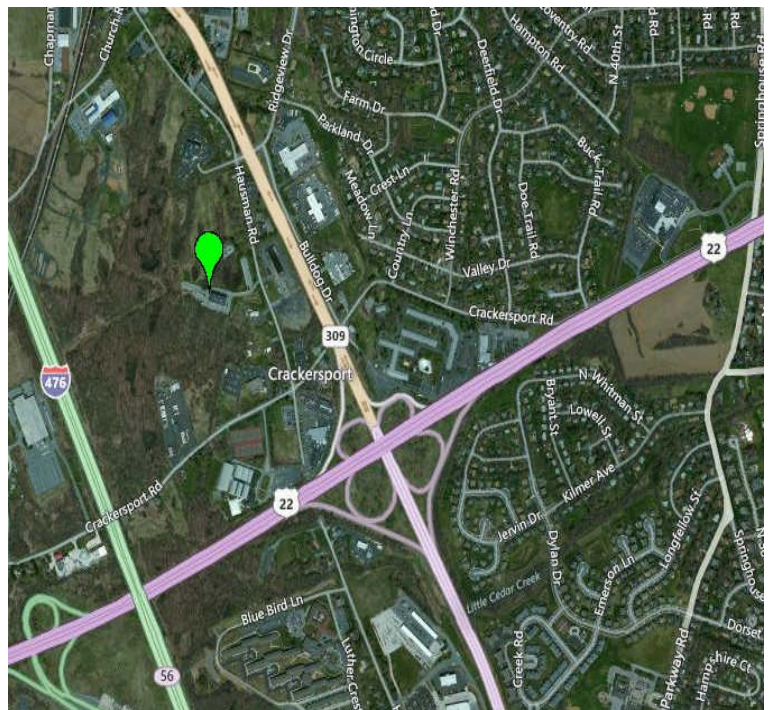

Feinberg Real Estate Advisors, LLC

610.709.6233

REAL ESTATE ADVISORS

Class A Office Space Available for Lease

1320 Hausman Road

Allentown, PA

- **12,000 SF Available on Second Floor**
- **Two—2200 SF Suites Available on First Floor**
- **Easy Access from Routes 309, 22, 78 and the PA Turnpike**
- **Park-like Setting in South Whitehall Township**

For additional information contact:

Cindy Feinberg

610-709-6233

cfeinberg@feinbergrea.com